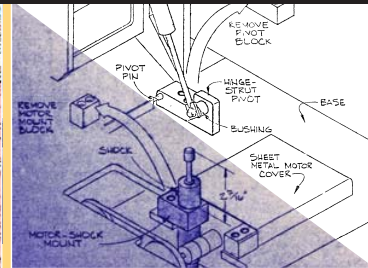

CAD and Technical Drawings

Image Enhancement

Image Restoration

Archived Blueprints

Colortrac SmartLF Ci 40

Professional SmartLF Scanning Solutions for:

ARCHITECTS | ENGINEERS | CONSTRUCTION | GIS | BUILDING SERVICES
FACILITIES MANAGEMENT | TECHNICAL & CAD DRAWING OFFICES

- ▶ 600dpi optical with 9600 maximum resolution
- ▶ 40" image width – suits A0, E and architectural E-size scans
- ▶ Walk-up scanning and copying from intuitive touchpad
- ▶ Instant productivity from power-on, no warm-up, no waiting
- ▶ Intuitive face-up paper feed with automatic size detection
- ▶ Convenient front document exit for easy retrieval
- ▶ High productivity scan speeds with excellent image quality
- ▶ Unique ISIS certified wide format EDM document capture
- ▶ Easy Plug 'n Play set-up with high speed USB 2.0
- ▶ Network-ready – Ethernet 1000 connectivity
- ▶ ENERGY STAR® qualified – powers down when idle
- ▶ SmartLF All-in-One Scan and Copy software included
- ▶ Compact, lightweight, transportable
- ▶ Affordable value for money!